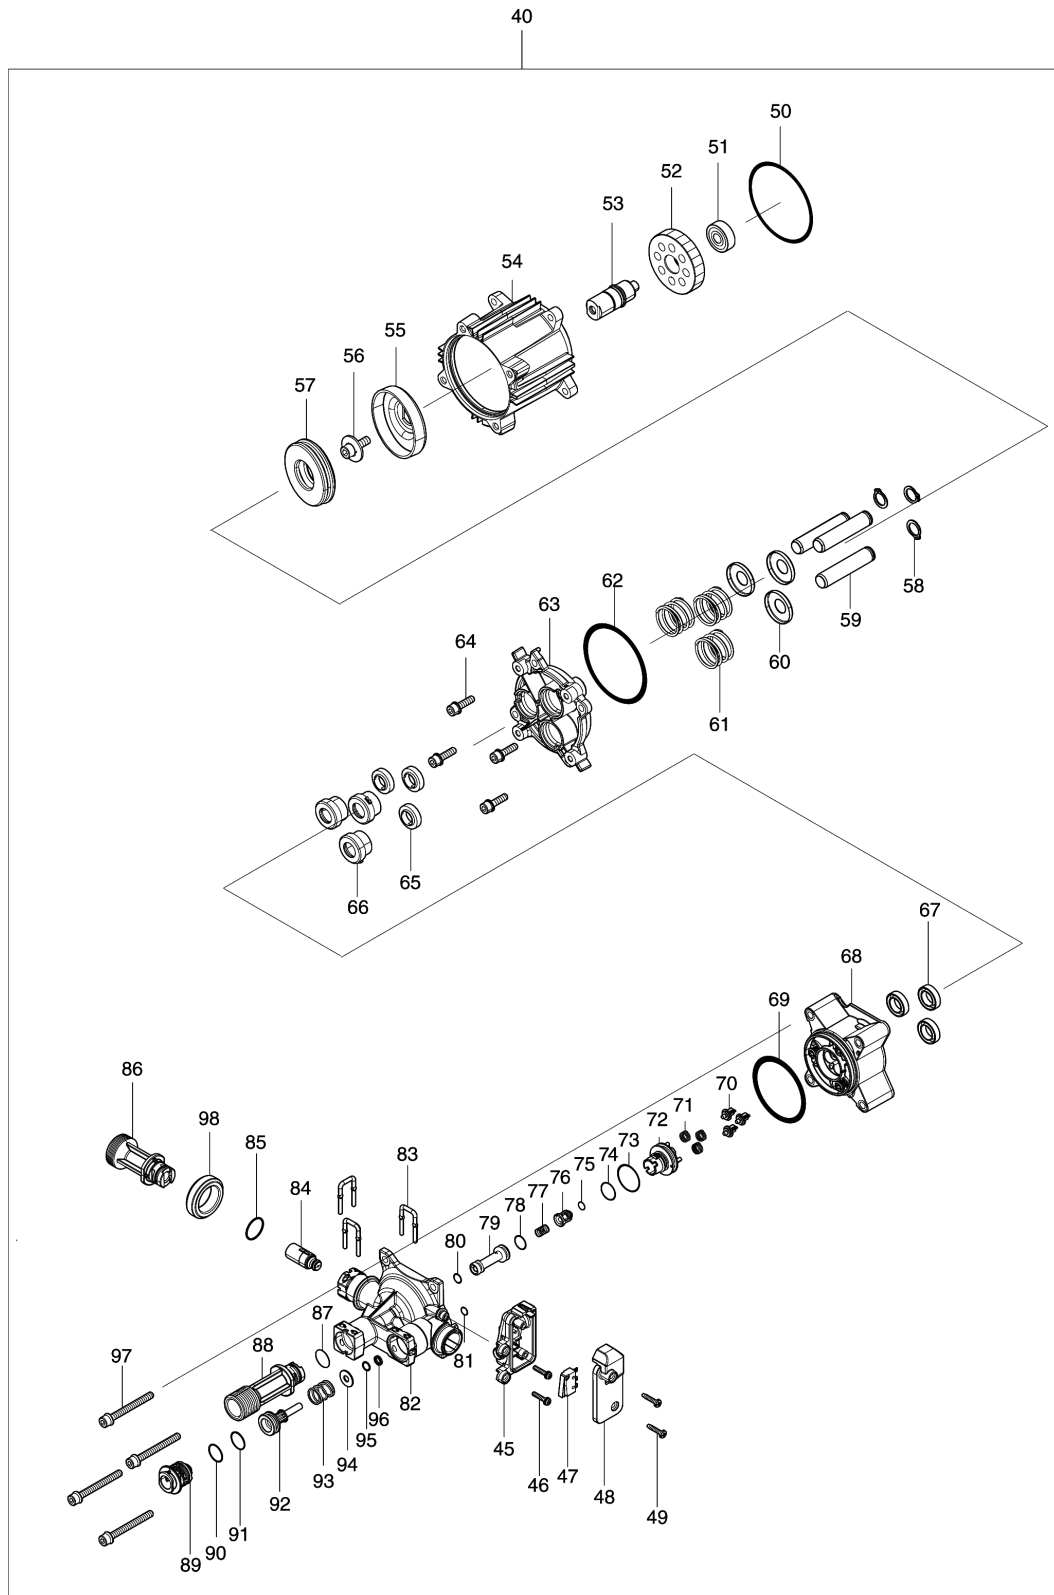

Model No.DHW080 CORDLESS HIGH PRESSURE WASHER

Model No.DHW080 CORDLESS HIGH PRESSURE WASHER

Model No.DHW080 CORDLESS HIGH PRESSURE WASHER

Item	Parts No.	Description	I/C	QTY	New/Old	Opt. 1	Opt. 2	NOTE
001	266326-2	TAPPING SCREW 4X18		5				
002	458336-5	ACCESSORY BOX		1				
003	458332-3	BATTERY BOX COVER		1				
004	232471-5	LEAF SPRING		1				
005	266326-2	TAPPING SCREW 4X18		1				
006	459380-5	LOCK LEVER		1				
007	183M37-1	HOUSING SET		1				
C10	809R02-9	CAUTION LABEL		1				
D10		INC. 42						
008	456837-7	SWITCH DIAL 50		1				
009	268292-9	PIN 4		1				
010	213176-6	O RING 14		1				
011	651382-9	SWITCH 1703.4702		1				
012	347530-3	LOCK PLATE		1				
013	422411-3	SPONGE		3				
014	213527-3	O RING 38		1				
016	257926-9	STOP RING E-2.0		1				
017	327333-1	ROD 3		1				
018	347513-3	HOOK		1				
019	232435-9	TORSION SPRING 4		1				
020	620B17-5	CONTROLLER COMPLETE		1				
C10	819R38-0	INDICATION LABEL		1				
021	266326-2	TAPPING SCREW 4X18		3				
022	183M55-9	TERMINAL HOLDER SET		1				
C10	263005-3	RUBBER PIN 6		4				
D10		INC. 24						
023	644809-6	TERMINAL		2				
024	183M55-9	TERMINAL HOLDER SET		1				
C10	263005-3	RUBBER PIN 6		4				
D10		INC. 22						
025	855Y74-4	DHW080 SERIAL NO. LABEL		1				
028	422250-1	RECEIVE RUBBER		1				
029	458326-8	MOTOR HOUSING		1				
030	422409-0	RUBBER CUSHION		2				
031	629414-0	STATOR		1				
032	458327-6	BAFFLE PLATE		1				
033	210062-2	BALL BEARING 607ZZ		1				
034	266326-2	TAPPING SCREW 4X18		2				
035	519570-3	ROTOR ASSEMBLY		1				
D10		INC. 33,37						
036	922233-6	H.S.H.BOLT M5X20 WITH WR		4				
037	211131-2	BALL BEARING 6001DDW		1				