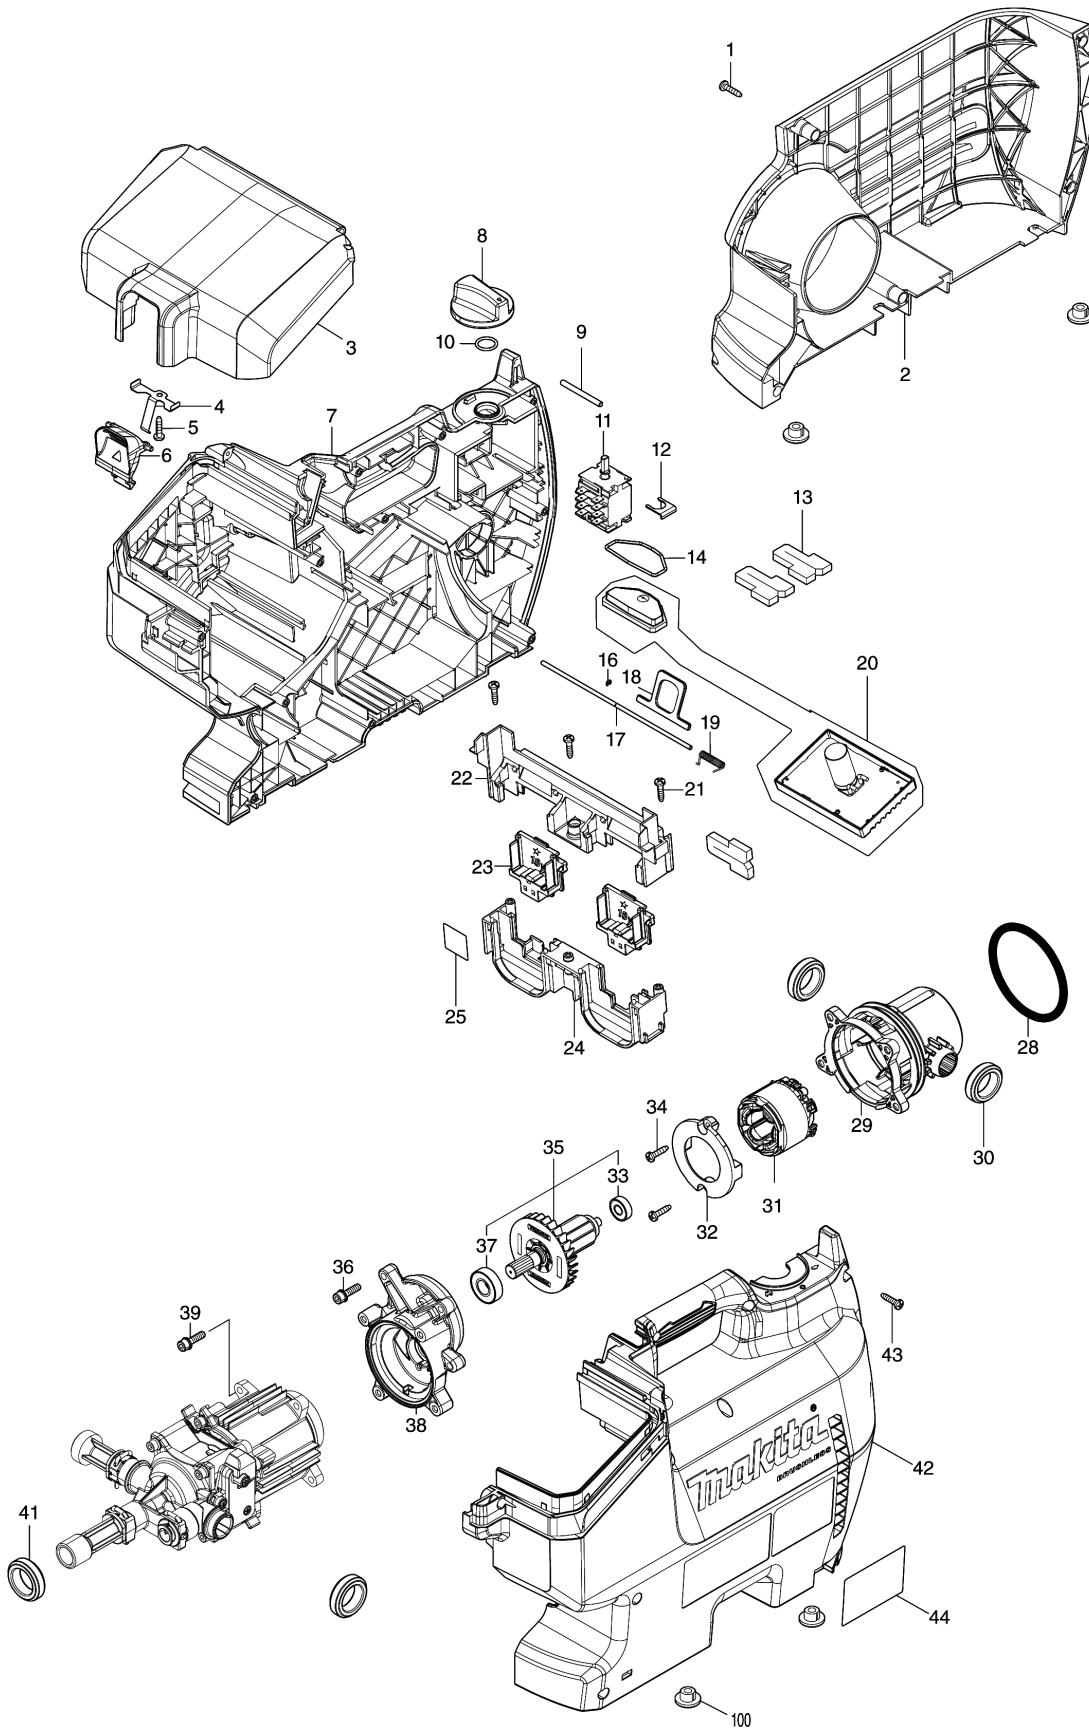

Model No.DHW080 CORDLESS HIGH PRESSURE WASHER

Model No.DHW080 CORDLESS HIGH PRESSURE WASHER

Model No.DHW080 CORDLESS HIGH PRESSURE WASHER

Item	Parts No.	Description	I/C	QTY	New/Old	Opt. 1	Opt. 2	NOTE
001	266326-2	TAPPING SCREW 4X18		5				
002	458336-5	ACCESSORY BOX		1				
003	458332-3	BATTERY BOX COVER		1				
004	232471-5	LEAF SPRING		1				
005	266326-2	TAPPING SCREW 4X18		1				
006	459380-5	LOCK LEVER		1				
007	183M37-1	HOUSING SET		1				
C10	809R02-9	CAUTION LABEL		1				
D10		INC. 42						
008	456837-7	SWITCH DIAL 50		1				
009	268292-9	PIN 4		1				
010	213176-6	O RING 14		1				
011	651382-9	SWITCH 1703.4702		1				
012	347530-3	LOCK PLATE		1				
013	422411-3	SPONGE		3				
014	213527-3	O RING 38		1				
016	257926-9	STOP RING E-2.0		1				
017	327333-1	ROD 3		1				
018	347513-3	HOOK		1				
019	232435-9	TORSION SPRING 4		1				
020	620B17-5	CONTROLLER COMPLETE		1				
C10	819R38-0	INDICATION LABEL		1				
021	266326-2	TAPPING SCREW 4X18		3				
022	183M55-9	TERMINAL HOLDER SET		1				
C10	263005-3	RUBBER PIN 6		4				
D10		INC. 24						
023	644809-6	TERMINAL		2				
024	183M55-9	TERMINAL HOLDER SET		1				
C10	263005-3	RUBBER PIN 6		4				
D10		INC. 22						
025	855Y74-4	DHW080 SERIAL NO. LABEL		1				
028	422250-1	RECEIVE RUBBER		1				
029	458326-8	MOTOR HOUSING		1				
030	422409-0	RUBBER CUSHION		2				
031	629414-0	STATOR		1				
032	458327-6	BAFFLE PLATE		1				
033	210062-2	BALL BEARING 607ZZ		1				
034	266326-2	TAPPING SCREW 4X18		2				
035	519570-3	ROTOR ASSEMBLY		1				
D10		INC. 33,37						
036	922233-6	H.S.H.BOLT M5X20 WITH WR		4				
037	211131-2	BALL BEARING 6001DDW		1				