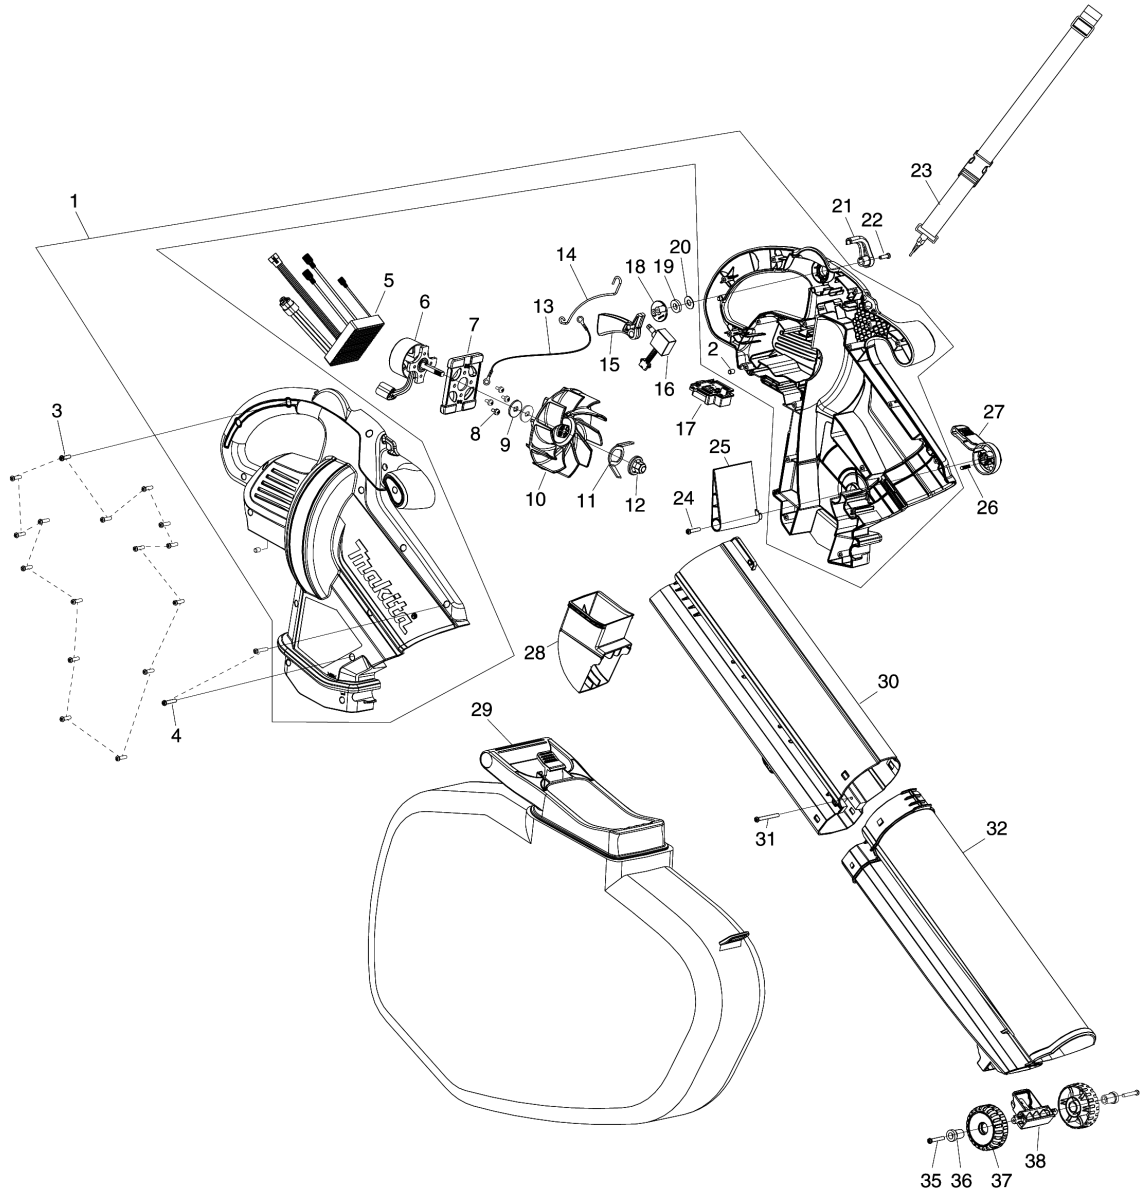

Model No.DUB187 CORDLESS BLOWER

Model No.DUB187 CORDLESS BLOWER

Item	Parts No.	Description	I/C	QTY	New/Old	Opt. 1	Opt. 2	NOTE
001	GB00000172	HOUSING SET		1				
D10		INC. 2						
002	GB00000072	RUBBER PIN 5.5X8.5		2				
003	GB00000003	TAPPING SCREW ST4.2X15		16				
004	GB00000025	TAPPING SCREW ST4.2X20		2				
005	GB00000183	CONTROLLER ASSY		1				
006	GB00000191	BRUSHLESS MOTOR ASSY		1				
007	GB00000181	MOTOR MOUNT		1				
008	GB00000180	TRAS HEAD SCREW M8X10 WITH WG		4				
009	GB00000179	SIM RING 2MM		2				
010	GB00000178	FAN 115		1				
011	GB00000177	SHREDDER BLADE 53		1				
012	GB00000176	HEX NUT M8 WITH PLASTIC CAP		1				
013	GB00000174	ANTI-STATIC WIRE ASSY		1				
014	GB00000173	ANTI-STATIC STEEL WIRE		1				
015	GB00000010	SWITCH TRIGGER		1				
016	GB00000175	SWITCH		1				
017	GB00000124	TERMINAL		1				
018	GB00000008	SWITCH STOPPER CAM		1				
019	GB00000007	RUBBER RING 12.5X3.5		1				
020	GB00000006	FLAT WASHER 12.5		1				
021	GB00000004	SWITCH LEVER		1				
022	GB00000003	TAPPING SCREW ST4.2X15		1				
023	GB00000038	SHOULDER HARNESS ASSY		1	*			
023-1	GB00000198	SHOULDER HARNESS ASSY	X	1				
024	GB00000025	TAPPING SCREW ST4.2X20		1				
025	GB00000027	WIND SELECT SHUTTER		1	*			
025-1	GB00000199	WIND SELECT SHUTTER	X	1				
026	GB00000041	SELECTOR STOPPER PIN ASSY		1				
027	GB00000171	SELECTOR LEVER		1				
028	GB00000192	SHREDDER DUST OUTLET		1				
029	GB00000185	DUST BAG ASSY		1				
030	GB00000190	UPPER TUBE		1				
031	GB00000189	TAPPING SCREW ST4.2X40		1				
032	GB00000188	LOWER TUBE		1				
035	GB00000036	TAPPING SCREW ST4.2X25		2				
036	GB00000035	WHEEL SHAFT		2				
037	GB00000166	WHEEL 61		2				
038	GB00000167	WHEEL BRACKET		1				

Please order the parts with part number.

Print Date 11/24/2022